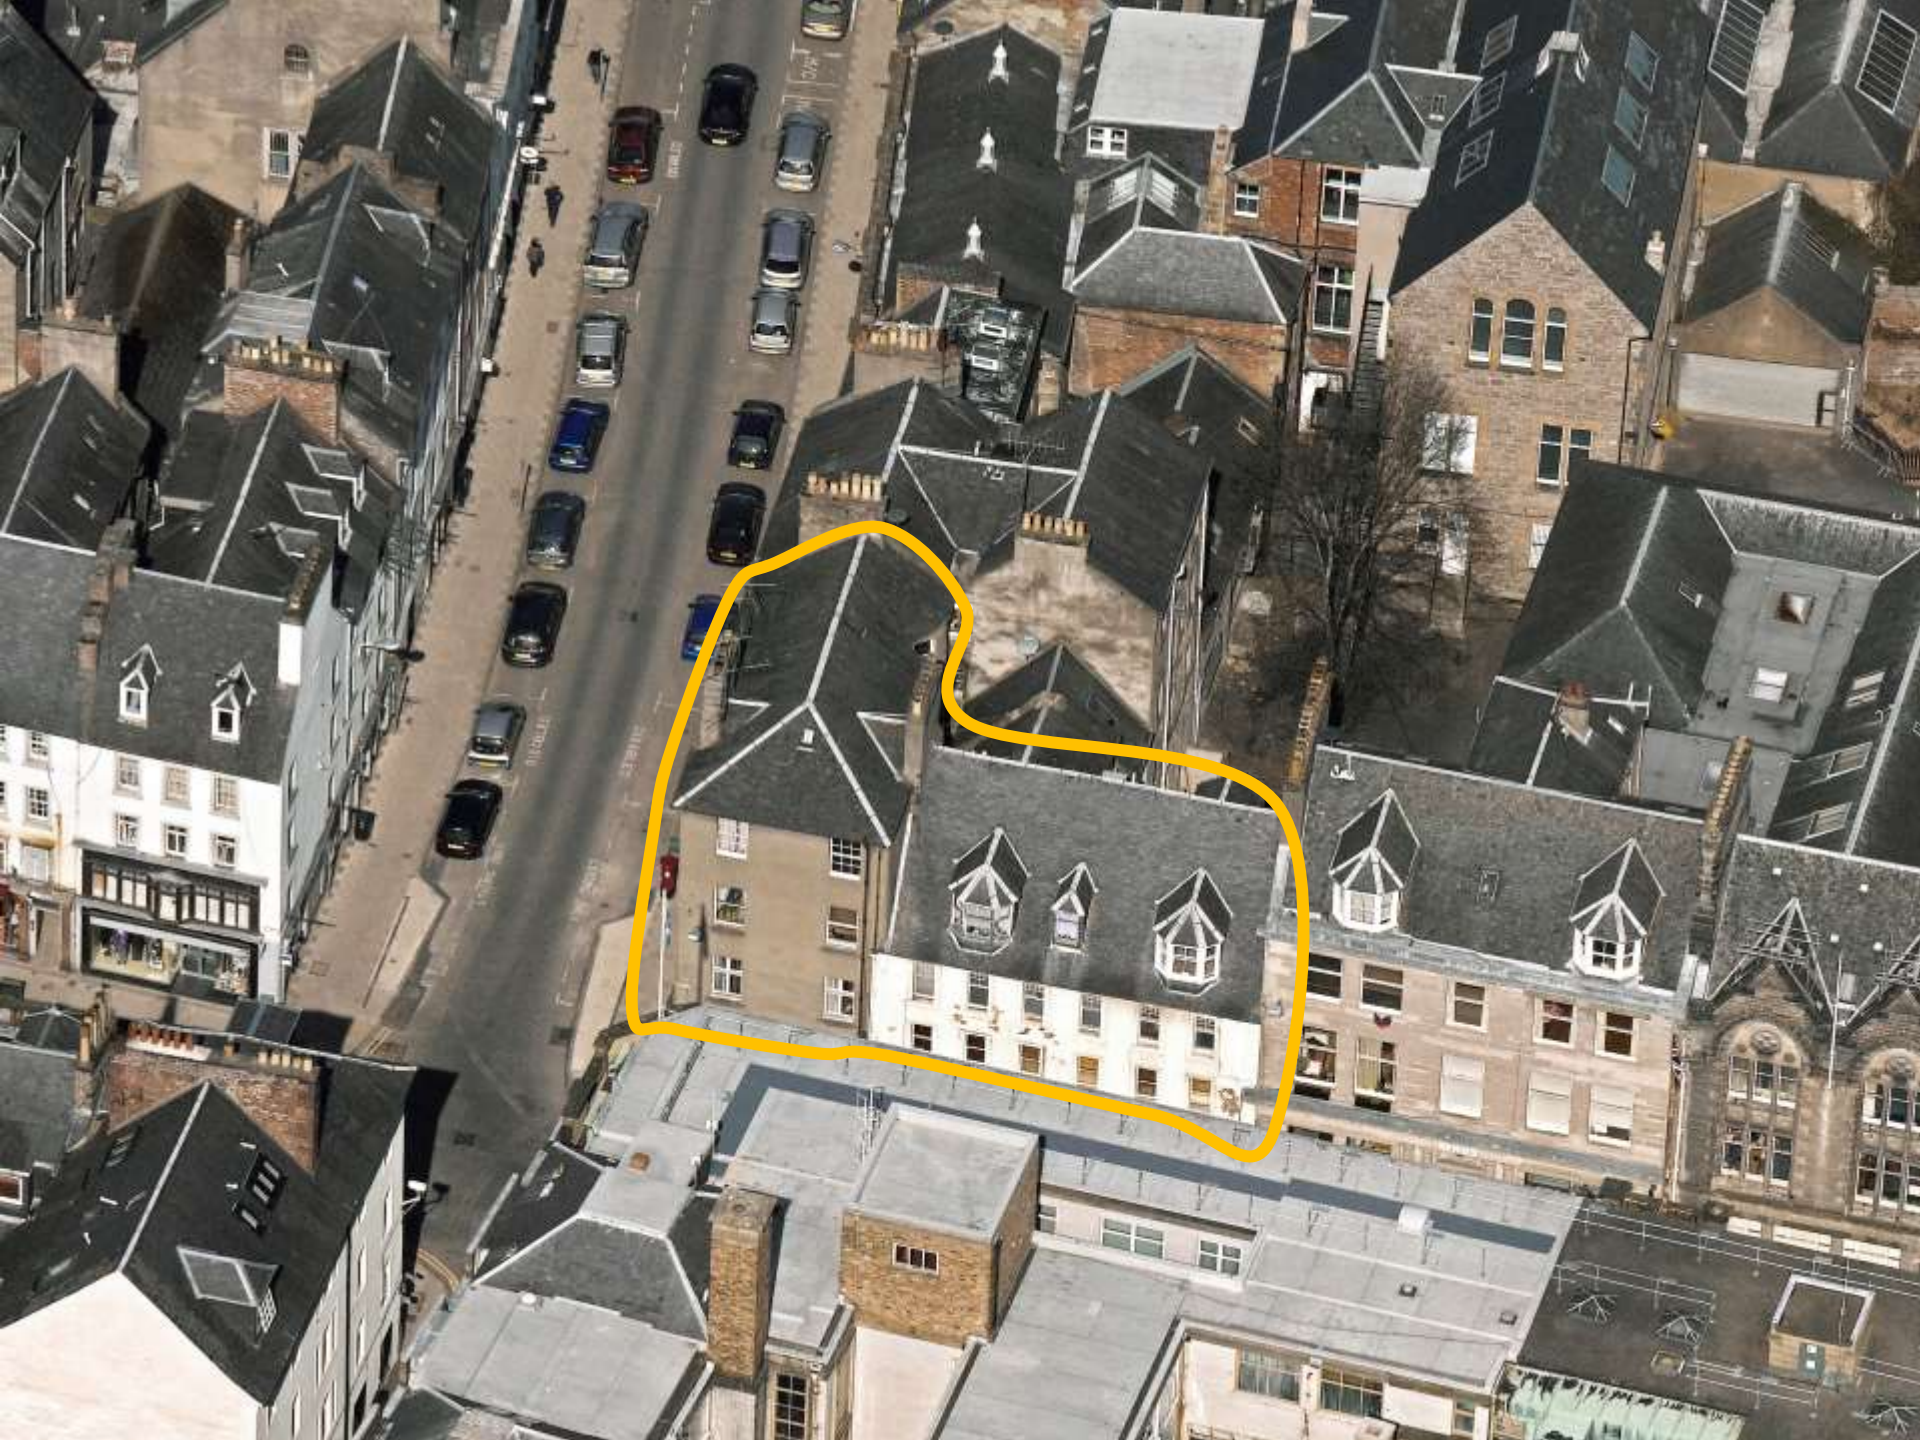

architecture research conservation

---

**13001 - 14020**

**High Street - George Street, Perth**

**2018.11.13**

DRUGS IN TOWN

Cappuccino Latte  
Espresso  
Macchiato  
Cappuccino  
Latte  
Espresso  
Macchiato  
Cappuccino  
Latte

15

Short stay

IVORY WHITES

McLellan's

Glaxo

architecture research conservation

---